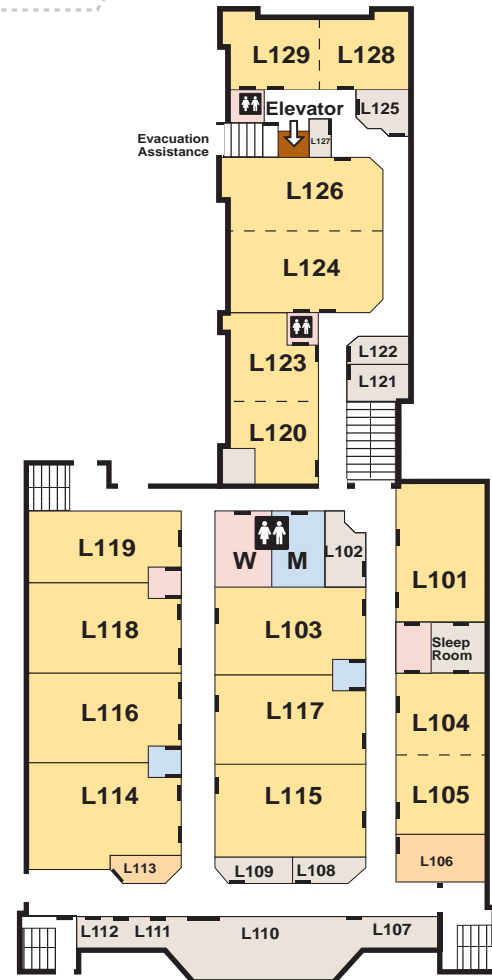

Northshore Baptist Church Facilities Map

NE 145th St.

MAIN LEVEL

LOWER LEVEL

UPPER LEVEL

Worship Center

Worship Balcony

Playground