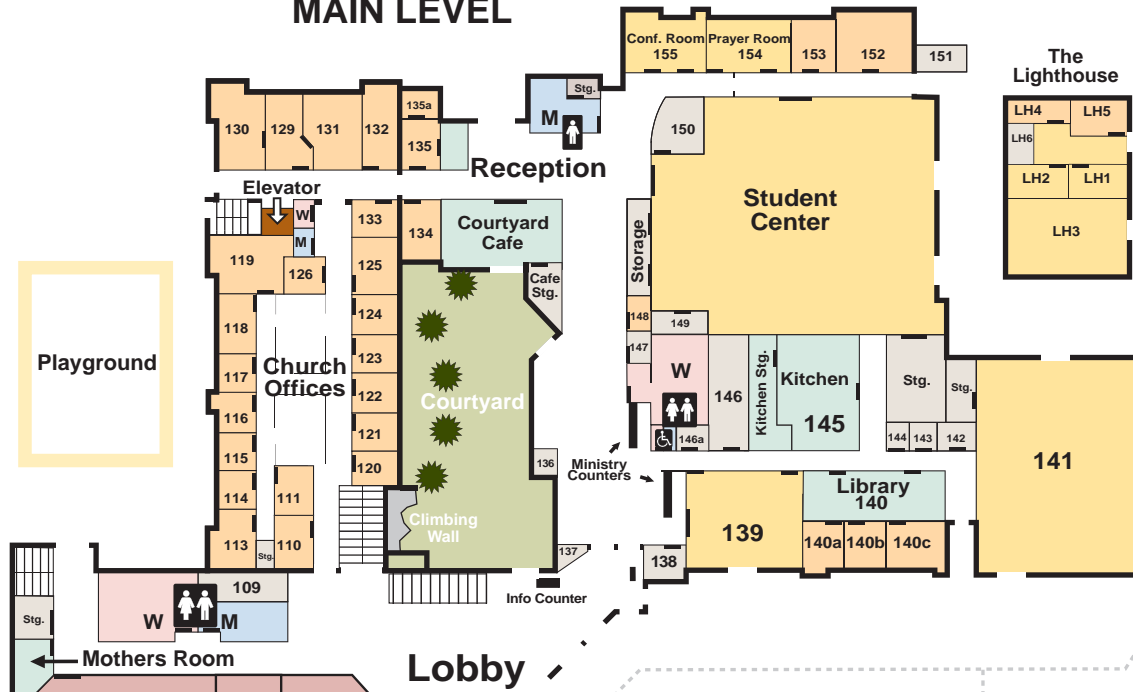

Northshore Baptist Church Facilities Map

NE 145th St.

MAIN LEVEL

LOWER LEVEL

UPPER LEVEL

Worship Center

Worship Balcony

Playground