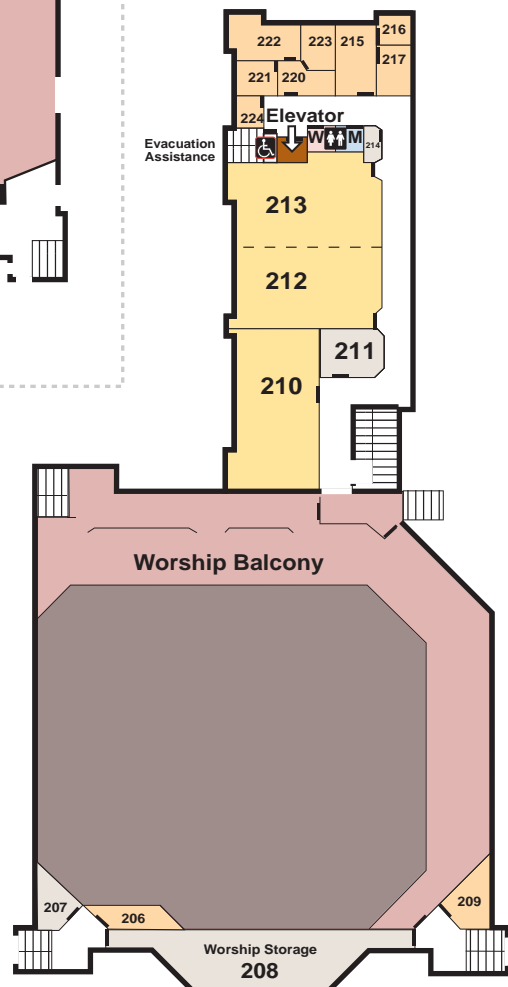

Northshore Baptist Church Facilities Map

NE 145th St.

MAIN LEVEL

LOWER LEVEL

UPPER LEVEL

Worship Center

Worship Balcony

Playground